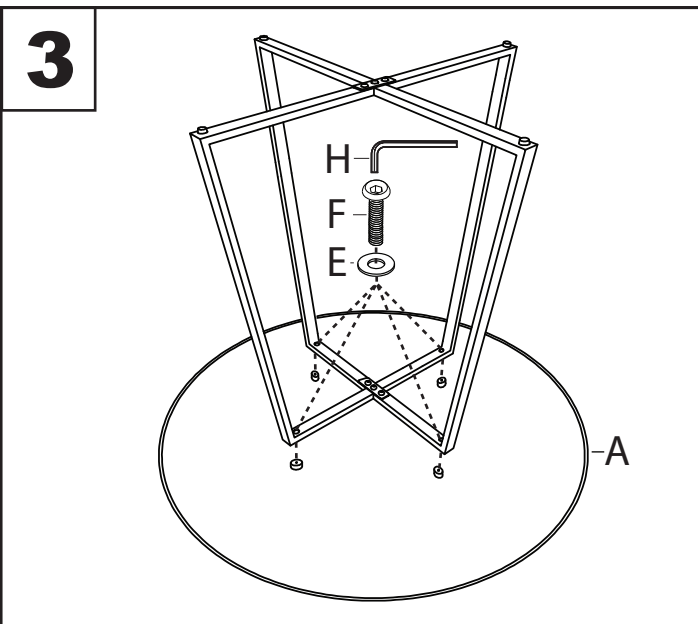

Cosmo Canary Dining Table

Part # DT-CSMO-CNRYCSMO2 XX+XX

24-0905

PARTS

⚠ WARNING:TABLE

- Read all instructions carefully and completely before assembly and use. Retain for future reference.
- Keep plastic bags and small parts away from children.
- For residential (non-commercial) use only.
- DO NOT stand on product. Use only for intended table purpose.
- Max weight limit 150 lbs.
- Periodically check for loose hardware; retighten as necessary.
- DO NOT use product if any component becomes damaged.
- DO NOT use power tools to assemble OR overtighten hardware.