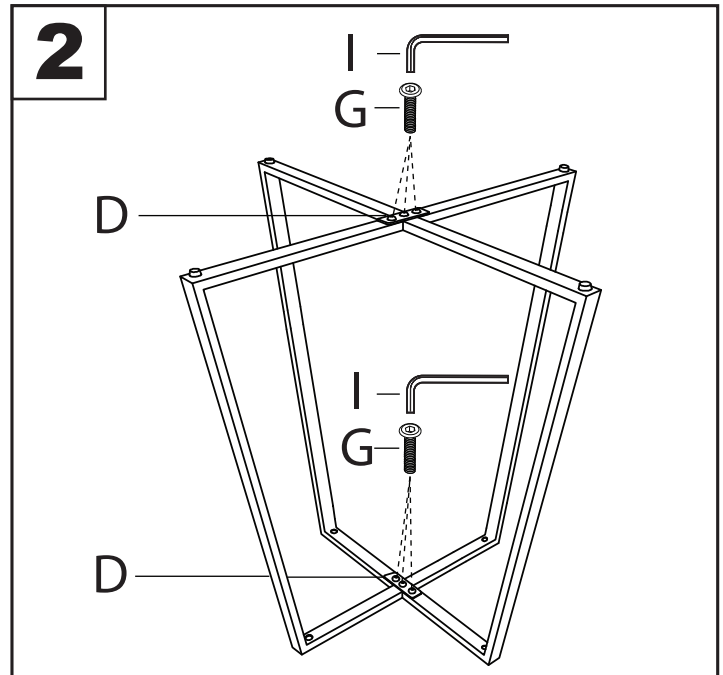

Cosmo Canary Dining Table

Part # DT-CSMO-CNRYCSMO2 XX+XX

24-0905

PARTS

⚠ WARNING:TABLE

- Read all instructions carefully and completely before assembly and use. Retain for future reference.
- Keep plastic bags and small parts away from children.
- For residential (non-commercial) use only.
- DO NOT stand on product. Use only for intended table purpose.
- Max weight limit 150 lbs.
- Periodically check for loose hardware; retighten as necessary.
- DO NOT use product if any component becomes damaged.
- DO NOT use power tools to assemble OR overtighten hardware.