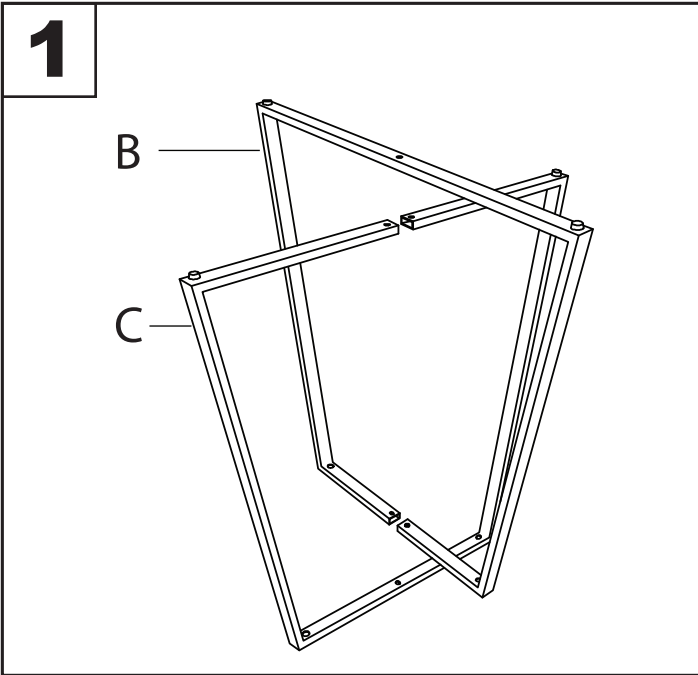

Cosmo Canary Dining Table

Part # DT-CSMO-CNRYCSMO2 XX+XX

24-0905

PARTS

⚠ WARNING:TABLE

- Read all instructions carefully and completely before assembly and use. Retain for future reference.
- Keep plastic bags and small parts away from children.
- For residential (non-commercial) use only.
- DO NOT stand on product. Use only for intended table purpose.
- Max weight limit 150 lbs.
- Periodically check for loose hardware; retighten as necessary.
- DO NOT use product if any component becomes damaged.
- DO NOT use power tools to assemble OR overtighten hardware.